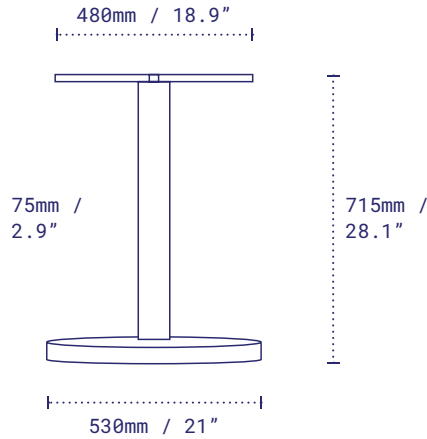

Lunar 21

LNST21[CC*] : DINING HEIGHT

Lunar 21 presents NOROCK's self-stabilising technology within a well-designed and unique disc-shaped base. Perfect for minimal and clean spaces.

Pictured: Lunar 21 Dining Height, Sandstone Black.

DETAILS

Material	Steel – Zinc Plated Disc, Zinc Phosphate Column, Alodine Top Plate
Next-Level Protection	Available on Request
Height excl. table top	715mm / 28.1"
Base diameter	530mm / 21"
Column width	75mm / 2.9"
Top plate	Fixed
Net weight	14.0kg / 30.8lbs
Max recommended table top	<input type="radio"/> 914mm / 36" <input type="checkbox"/> 800mm / 32"
Resources	no-rock.com/product/lunar

PACKAGING

Carton	550 x 550 x 150mm / 21.6 x 21.6 x 5.9" x Box 1
Gross weight	15.8kg / 34.8lbs

STANDARD COLOUR RANGE

- Metallic Silver**
Code: LNST21SI
- Sandstone Black**
Code: LNST21BK

NON-STANDARD COLOUR RANGE