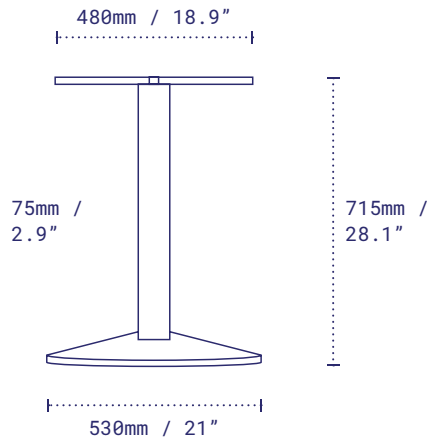

SLST21[CC*] : DINING HEIGHT

Sol is your go-to for maximising space. Our neat cone-shaped disc base allows for our self-stabilising technology to sit under the column, like our x-bases, and then run seamlessly flush to the ground at the feet.

Pictured: Sol 21 Dining Height, Sandstone Black.

DETAILS

Material	Steel – Zinc Phosphate Disc and Column, Alodine Top Plate
Next-Level Protection	Available on Request
Height excl. table top	715mm / 28.1"
Base diameter	530mm / 21"
Column width	75mm / 2.9"
Top plate	Fixed
Net weight	10.3kg / 22.7lbs
Max recommended table top	☐ 914mm / 36" ☐ 800mm / 32"
Resources	no-rock.com/product/sol

PACKAGING

Carton	650 x 650 x 100mm / 25.6 x 25.6 x 3.9" x Box 1
Gross weight	11.8kg / 26.0lbs

STANDARD COLOUR RANGE

Sandstone Black
Code: SLST21BK

NON-STANDARD COLOUR RANGE

Antique Bronze
Code: SLST21AB

Ash Grey
Code: SLST21AG

Jarrah Brown
Code: SLST21JH

Leeuwin Blue
Code: SLST21LW

Metallic Silver
Code: SLST21SI

SPECIAL COLOUR RANGE

Brass
Code: SLST21BR

Peppermint Green
Code: SLST21PM

Pindan Red
Code: SLST21PD

Rust
Code: SLST21RU

White
Code: SLST21WH