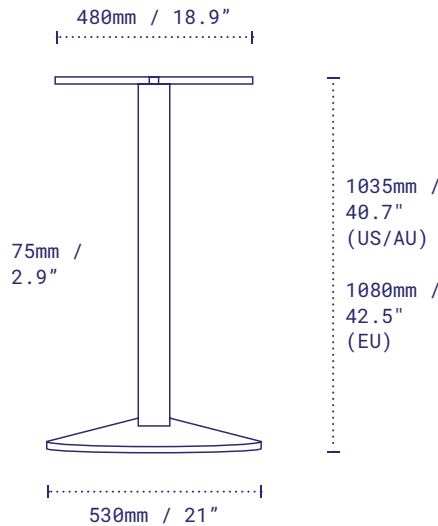

SLST21[CC*]B : BAR HEIGHT

Sol is your go-to for maximising space. Our neat cone-shaped disc base allows for our self-stabilising technology to sit under the column, like our x-bases, and then run seamlessly flush to the ground at the feet.

Pictured: Sol 21 Dining Height, Sandstone Black.

DETAILS

Material	Steel – Zinc Phosphate Disc and Column, Alodine Top Plate
Next-Level Protection	Available on Request
Height excl. table top	1035mm / 40.7" Bar 1080mm / 42.5" Bar (EU only)
Base diameter	530mm / 21"
Column width	75mm - 2.9"
Top plate	Fixed
Net weight	11.4kg / 25.1lbs
Max recommended table top	○ 762mm / 30" □ 609mm / 24"
Resources	no-rock.com/product/sol

PACKAGING

Carton	550 x 550 x 100mm / 21.7 x 21.7 x 3.9" x Box 1 83 x 84 x 1040mm / 3.3 x 3.3 x 41.0" x Box 2
Gross weight	12.9kg / 28.4lbs

STANDARD COLOUR RANGE

Sandstone Black
Code: SLST21BKB

NON-STANDARD COLOUR RANGE

Antique Bronze
Code: SLST21ABB

Ash Grey
Code: SLST21AGB

Jarrah Brown
Code: SLST21JHB

Leeuwin Blue
Code: SLST21LWB

Metallic Silver
Code: SLST21SIB

SPECIAL COLOUR RANGE

Brass
Code: SLST21BRB

Peppermint Green
Code: SLST21PMB

Pindan Red
Code: SLST21PDB

Rust
Code: SLST21RUB

White
Code: SLST21WHB