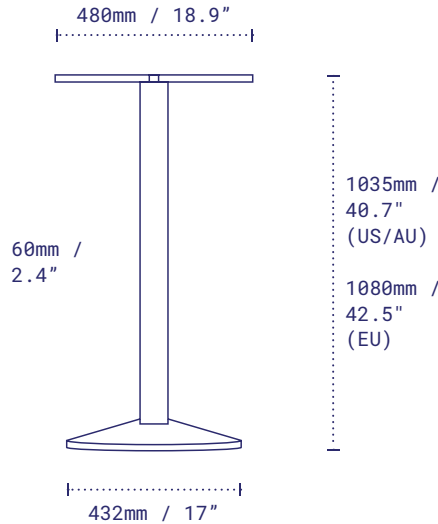

SLST17[CC*]B : BAR HEIGHT

Sol is your go-to for maximising space. Our neat cone-shaped disc base allows for our self-stabilising technology to sit under the column, like our x-bases, and then run seamlessly flush to the ground at the feet.

Pictured: Sol 17 Dining Height, Sandstone Black.

DETAILS

Material	Steel – Zinc Phosphate Disc and Column, Alodine Top Plate
Next-Level Protection	Available on Request
Height excl. table top	1035mm / 40.7" Bar 1080mm / 42.5" Bar (EU only)
Base diameter	432mm / 17"
Column width	60mm - 2.4"
Top plate	Fixed
Net weight	9.9kg / 21.8lbs
Max recommended table top	☐ 558mm / 22" ☐ 508mm / 20"
Resources	no-rock.com/product/sol

PACKAGING

Carton	450 x 450 x 90mm / 17.7 x 17.7 x 3.5" x Box 1 70 x 70 x 1035mm / 2.7 x 2.7 x 40.7" x Box 2
Gross weight	11kg / 24.2lbs

STANDARD COLOUR RANGE

Sandstone Black
Code: SLST17BKB

NON-STANDARD COLOUR RANGE

Antique Bronze
Code: SLST17ABB

Ash Grey
Code: SLST17AGB

Jarrah Brown
Code: SLST17JHB

Leeuwin Blue
Code: SLST17LWB

Metallic Silver
Code: SLST17SIB

Peppermint Green
Code: SLST17PMB

Pindan Red
Code: SLST17PDB

Rust
Code: SLST17RUB

White
Code: SLST17WHB

SPECIAL COLOUR RANGE

Brass
Code: SLST17BRB