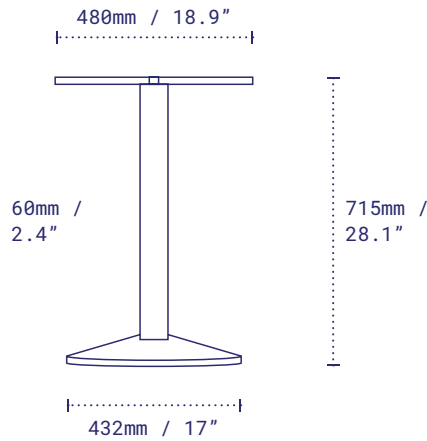

SLST17[CC*] : DINING HEIGHT

Sol is your go-to for maximising space. Our neat cone-shaped disc base allows for our self-stabilising technology to sit under the column, like our x-bases, and then run seamlessly flush to the ground at the feet.

Pictured: Sol 17 Dining Height, Sandstone Black.

DETAILS

Material	Steel – Zinc Phosphate Disc and Column, Alodine Top Plate
Next-Level Protection	Available on Request
Height excl. table top	715mm / 28.1"
Base diameter	432mm / 17"
Column width	60mm - 2.4"
Top plate	Fixed
Net weight	9.1kg / 20.1lbs
Max recommended table top	<input type="radio"/> 762mm / 30" <input type="checkbox"/> 660mm / 26"
Resources	no-rock.com/product/sol

Pictured: Sol 17 Dining Height, Sandstone Black.

DETAILS

Material	Steel – Zinc Phosphate Disc and Column, Alodine Top Plate
Next-Level Protection	Available on Request
Height excl. table top	915mm / 36" Counter
Base diameter	432mm / 17"
Column width	60mm - 2.4"
Top plate	Fixed
Net weight	9.6kg / 21.3lbs
Resources	no-rock.com/product/sol

Pictured: Sol 17 Dining Height, Sandstone Black.

DETAILS

Material	Steel – Zinc Phosphate Disc and Column, Alodine Top Plate
Next-Level Protection	Available on Request
Height excl. table top	1035mm / 40.7" Bar 1080mm / 42.5" Bar (EU only)
Base diameter	432mm / 17"
Column width	60mm - 2.4"
Top plate	Fixed
Net weight	9.9kg / 21.8lbs
Max recommended table top	<input type="radio"/> 558mm / 22" <input type="checkbox"/> 508mm / 20"
Resources	no-rock.com/product/sol