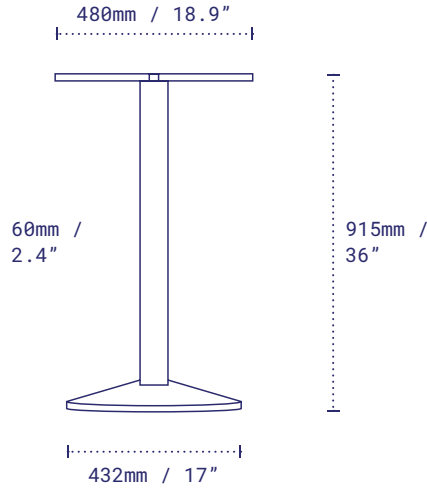

SLST17[CC*]C : COUNTER HEIGHT

Sol is your go-to for maximising space. Our neat cone-shaped disc base allows for our self-stabilising technology to sit under the column, like our x-bases, and then run seamlessly flush to the ground at the feet.

Pictured: Sol 17 Dining Height, Sandstone Black.

DETAILS

Material	Steel – Zinc Phosphate Disc and Column, Alodine Top Plate
Next-Level Protection	Available on Request
Height excl. table top	915mm / 36" Counter
Base diameter	432mm / 17"
Column width	60mm - 2.4"
Top plate	Fixed
Net weight	9.6kg / 21.3lbs
Resources	no-rock.com/product/sol

PACKAGING

Carton	450 x 450 x 90mm / 17.7 x 17.7 x 3.5" x Box 1
	70 x 70 x 870mm / 2.7 x 2.7 x 34.3" x Box 2
Gross weight	10.6kg / 23.4lbs

STANDARD COLOUR RANGE

Sandstone Black
Code: SLST17BKC

NON-STANDARD COLOUR RANGE

Antique Bronze
Code: SLST17ABC

Ash Grey
Code: SLST17AGC

Jarrah Brown
Code: SLST17JHC

Leeuwin Blue
Code: SLST17LWC

Metallic Silver
Code: SLST17SIC

Peppermint Green
Code: SLST17PMC

Pindan Red
Code: SLST17PDC

Rust
Code: SLST17RUC

White
Code: SLST17WHC

SPECIAL COLOUR RANGE

Brass
Code: SLST17BRC