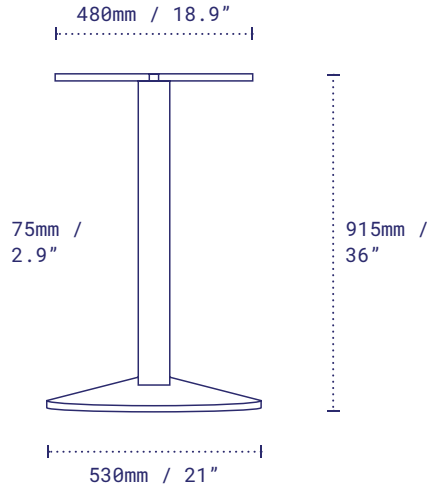

SLST21[CC*]C : COUNTER HEIGHT

Sol is your go-to for maximising space. Our neat cone-shaped disc base allows for our self-stabilising technology to sit under the column, like our x-bases, and then run seamlessly flush to the ground at the feet.

Pictured: Sol 21 Dining Height, Sandstone Black.

DETAILS

Material	Steel – Zinc Phosphate Disc and Column, Alodine Top Plate
Next-Level Protection	Available on Request
Height excl. table top	915mm / 36" Counter
Base diameter	530mm / 21"
Column width	75mm - 2.9"
Top plate	Fixed
Net weight	10.9kg / 24.0lbs
Resources	no-rock.com/product/sol

PACKAGING

Carton	550 x 550 x 100mm / 21.7 x 21.7 x 3.9" x Box 1
	83 x 84 x 870mm / 3.3 x 3.3 x 34.3" x Box 2
Gross weight	12.3kg / 27.1lbs

STANDARD COLOUR RANGE

Sandstone Black
Code: SLST21BKC

NON-STANDARD COLOUR RANGE

Antique Bronze
Code: SLST21ABC

Ash Grey
Code: SLST21AGC

Jarrah Brown
Code: SLST21JHC

Leeuwin Blue
Code: SLST21LWC

Metallic Silver
Code: SLST21SIC

Peppermint Green
Code: SLST21PMC

Pindan Red
Code: SLST21PDC

Rust
Code: SLST21RUC

White
Code: SLST21WHC

SPECIAL COLOUR RANGE

Brass
Code: SLST21BRC